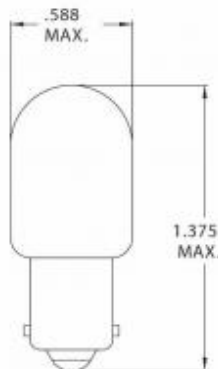

### Aviation Incandescent Lamps

CML incandescent lamps offer high performance. Primary advantages include their bright white light output and their relatively low cost.

**Part Number:** CM1495  
**Serial Number:** T-4 BA  
**Type:** T-4 1/2  
**Base:** S.C. Bayonet  
**Volts (V):** 28  
**AMP +/- 10%:** 0.3  
**MSCP nom.:** 6.0  
**Avg life:** 500  
**Special Features:**  
**Military Reference:** M56363/14-1  
**RoHS Status:** Yes